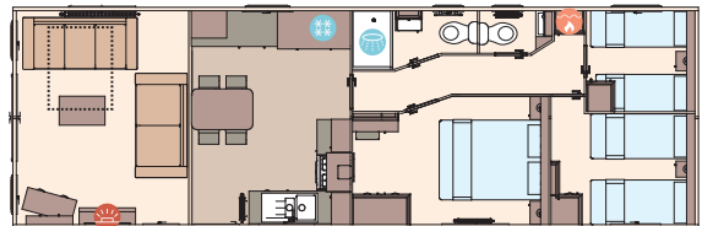

## Grundriss

The Windermere 40ft x 12ft x 2 bedroom

The Windermere 40ft x 12ft x 3 bedroom

The Windermere Residential 40ft x 13ft x 2 bedroom

The Windermere Residential 40ft x 13ft x 3 bedroom

## Über das Chalet

The Windermere	12.30 m x 3.74 m	40' x 12' / 2 Schlafzimmer	€ 81.060,-
The Windermere	12.30 m x 3.74 m	40' x 12' / 3 Schlafzimmer	€ 81.280,-
The Windermere Residential	12.30 m x 4.10 m	40' x 13' / 2 Schlafzimmer	€ 86.440,-
The Windermere Residential	12.30 m x 4.10 m	40' x 13' / 3 Schlafzimmer	€ 86.670,-